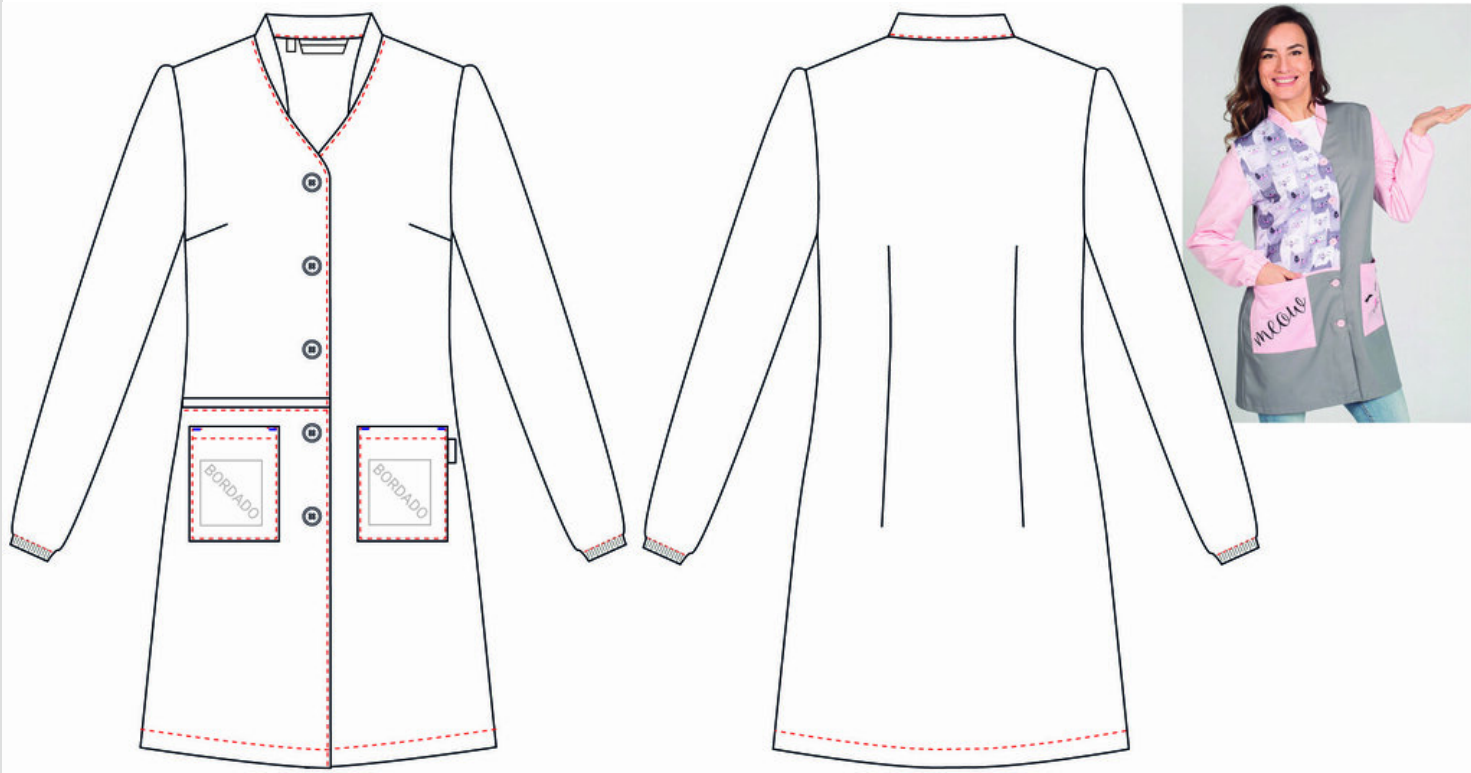

Colección / Catálogo Actual	Colegial	Temporada Act.	2021	Ref.	500006	Descripción	BATA MEOW
-----------------------------	----------	----------------	------	------	--------	-------------	-----------

500006

Descripción	Tabla Medidas											
	XSS	XS	S	M	L	XL	XXL	YL	2YL	3YL	4YL	5YL
PECHO		47,0	51,0	55,0	59,0	63,0	67,0					
CINTURA		43,0	47,0	51,0	55,0	59,0	63,0					
CADERA		52,0	56,0	60,0	64,0	68,0	72,0					
LARGO ESPALDA		82,6	84,0	85,4	86,8	88,2	89,6					
LARGO MANGA		63,0	64,0	65,0	66,0	67,0	70,8					
ELASTICO POR PUÑO		17,0	18,0	18,0	19,0	19,0	20,0					