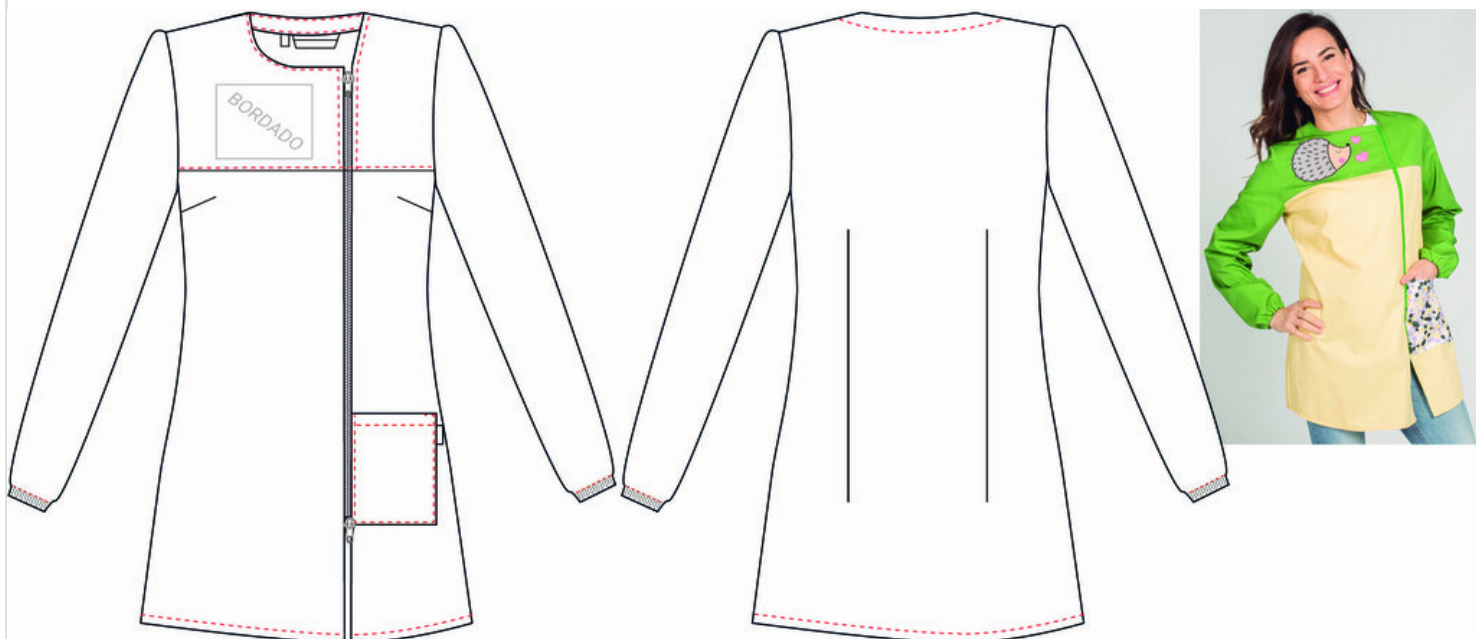

Colección / Catálogo Actual	Colegial	Temporada Act.	2021	Ref.	500007	Descripción	BATA MUJER ERIZO
-----------------------------	----------	----------------	------	------	--------	-------------	------------------

500007

Descripción	Tabla Medidas											
	XSS	XS	S	M	L	XL	XXL	YL	2YL	3YL	4YL	5YL
PECHO	47,0	51,0	55,0	59,0	63,0	67,0						
CINTURA	42,0	46,0	50,0	54,0	58,0	62,0						
CADERA	51,0	55,0	59,0	63,0	67,0	71,0						
LARGO ESPALDA	79,6	81,0	82,4	83,8	85,2	86,6						
LARGO MANGA	63,0	64,0	65,0	66,0	67,0	70,8						
ELASTICO POR PUÑO	17,0	18,0	18,0	19,0	19,0	20,0						