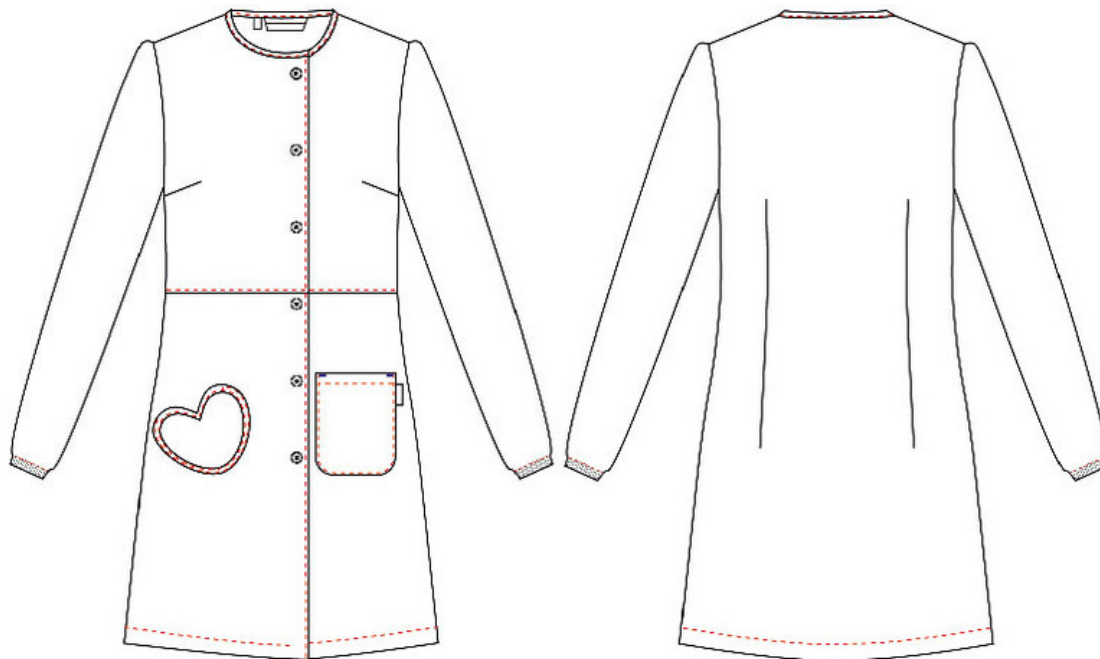

Colección / Catálogo Actual	Colegial	Temporada Act.	2021	Ref.	500016	Descripción	BATA MUJER KOALA
-----------------------------	----------	----------------	------	------	--------	-------------	------------------

500016

Descripción	Tabla Medidas											
	XSS	XS	S	M	L	XL	XXL	YL	2YL	3YL	4YL	5YL
PECHO	47,0	51,0	55,0	59,0	63,0	67,0						
CINTURA	43,0	47,0	51,0	55,0	59,0	63,0						
CADERA	52,0	56,0	60,0	64,0	68,0	72,0						
LARGO ESPALDA	87,4	89,0	90,3	91,6	92,9	94,2						
LARGO MANGA	62,0	63,0	64,0	65,0	66,0	69,8						
ELASTICO POR PUÑO	17,0	18,0	18,0	19,0	19,0	20,0						