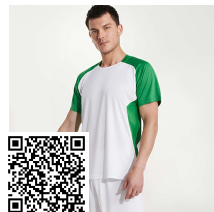

RELATED MODELS

BUGATTI CA6399