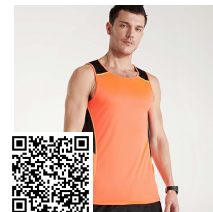

MISANO CA6682